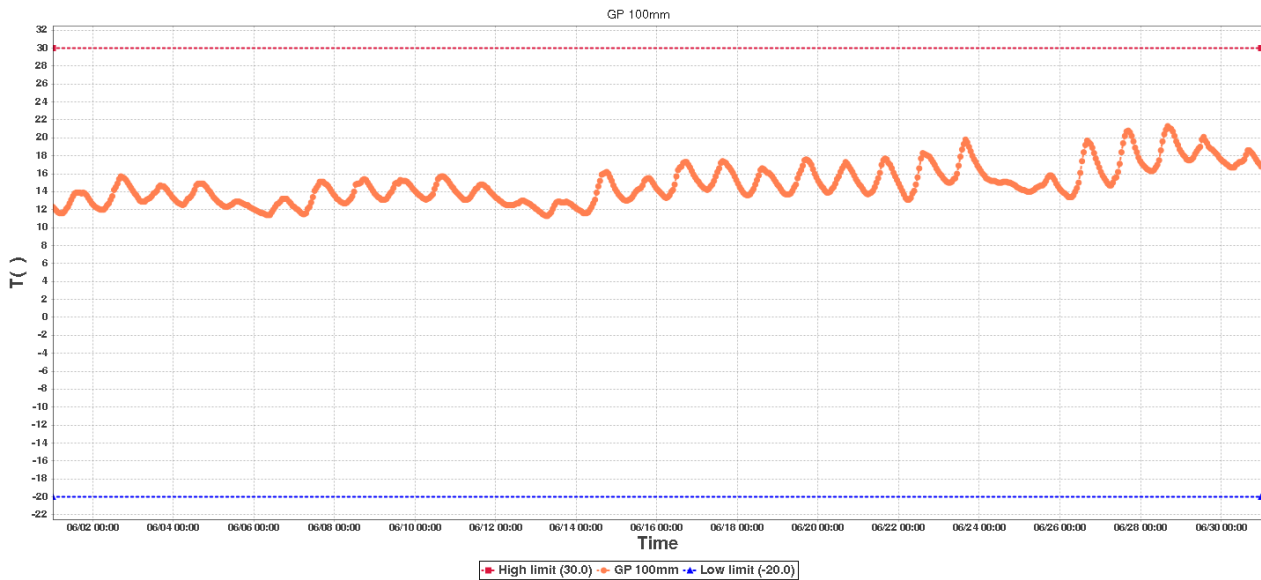

## Device Information

Device ID:	92173854970390518869	Device SUB-ID:	0
Device Name:	Ground Probe-1	Device Model:	RCW-600WiFi

## Description:

Hours to monitor: 719.0

## GP 100mmSummary

High limit:	30.0	Start Time:	2019/06/01 00:21:43(GMT+00:00)
Low limit:	-20.0	End Time:	2019/06/30 23:48:02(GMT+00:00)
Max:	21.3	Data Points:	709
Min:	11.3		
Average:	14.8		

## GP 300mmSummary

High limit:	30.0	Start Time:	2019/06/01 00:21:43(GMT+00:00)
Low limit:	-20.0	End Time:	2019/06/30 23:48:02(GMT+00:00)
Max:	17.6	Data Points:	709
Min:	11.8		
Average:	14.12		