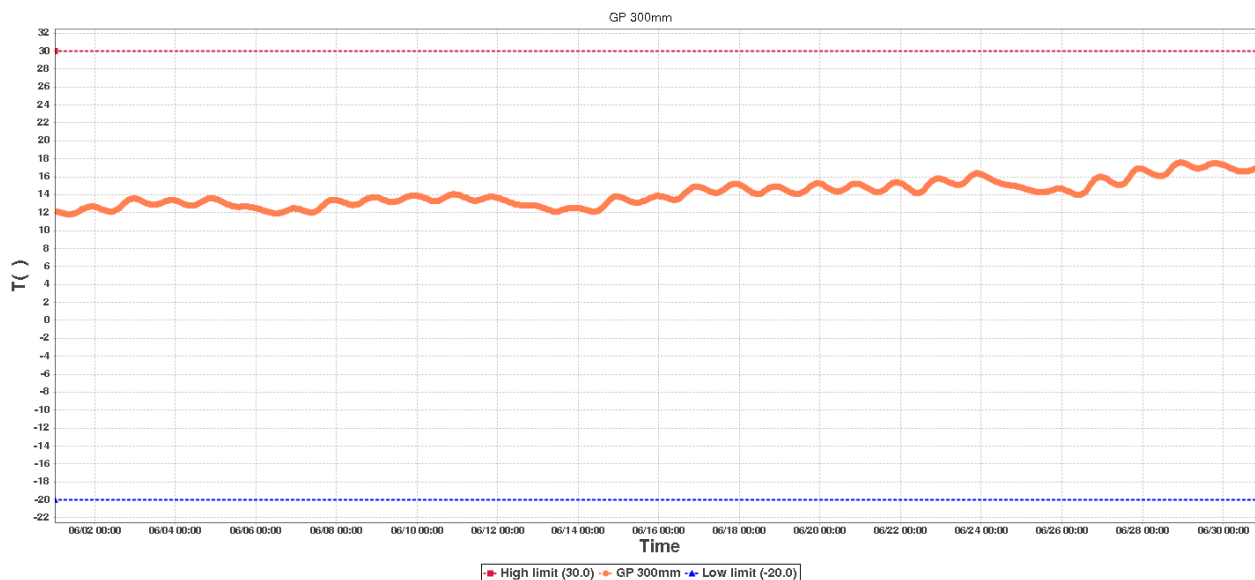

## Device Information

Device ID:	92173854970390518869	Device SUB-ID:	0
Device Name:	Ground Probe-1	Device Model:	RCW-600WiFi

## Description:

Hours to monitor: 719.0

## GP 100mmSummary

High limit:	30.0	Start Time:	2019/06/01 00:21:43(GMT+00:00)
Low limit:	-20.0	End Time:	2019/06/30 23:48:02(GMT+00:00)
Max:	21.3	Data Points:	709
Min:	11.3		
Average:	14.8		

## GP 300mmSummary

High limit:	30.0	Start Time:	2019/06/01 00:21:43(GMT+00:00)
Low limit:	-20.0	End Time:	2019/06/30 23:48:02(GMT+00:00)
Max:	17.6	Data Points:	709
Min:	11.8		
Average:	14.12		